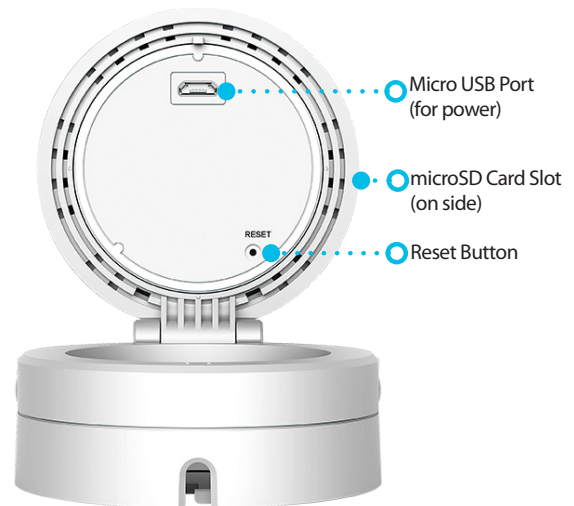

Smart Home Compatible

See the live view on your camera with the sound of your voice! Experience hands-free control and convenience with compatible through Amazon Alexa and Google Assistant with compatible Amazon Echo and Google Home/ Chromecast devices (sold separately) to easily see what's happening at home when your hands are full. Why not make your home smarter by setting up home automation with IFTTT. Turn a light on automatically when motion or sound is detected or send an SMS/e-mail to notify you.

Product Image

Front View

Connections View

Technical Specifications

Camera		
Hardware Profile	<ul style="list-style-type: none"> • 1/4" megapixel HD progressive CMOS sensor • 5m (16 ft) IR illumination distance • Minimum illumination: <ul style="list-style-type: none"> • Color (Day Mode), IR LEDs off: 2.2 lux • Built-in Infrared-Cut Removable (ICR) Filter module • Fixed length 2.55 mm • Aperture F2.2 	<ul style="list-style-type: none"> • Angle of view (16:9): <ul style="list-style-type: none"> • Horizontal: 96° • Vertical: 53° • Diagonal: 120° • Built-in microphone • microSD card slot⁵
Image Features	<ul style="list-style-type: none"> • Configurable image size • Configurable sound level detection 	<ul style="list-style-type: none"> • Configurable motion detection windows
Video Compression	<ul style="list-style-type: none"> • Simultaneous H.264/MJPEG format compression 	<ul style="list-style-type: none"> • JPEG for still images
Video Resolution	<ul style="list-style-type: none"> • 720p (1280 x 720), VGA (640 x 352) at up to 30 fps 	
Audio Support	<ul style="list-style-type: none"> • MPEG-2 AAC LC 	