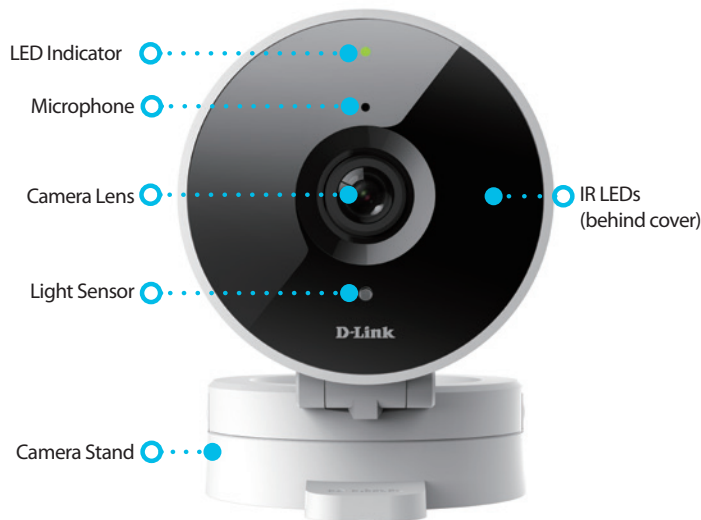

Do it All with the mydlink™ App

You can set up your camera in no time with the new mydlink™ app for your smartphone or tablet. Once set up, you can view and manage your camera from anywhere with an Internet access. With compatible mydlink™ smart home products, you can set up automation rules through interaction and scheduling. The One-Tap feature allows you to easily turn on/off multiple devices as well as detection alerts with a simple tap. This allows you to create scenes for when you are at home or away.

Smart Home Compatible

See the live view on your camera with the sound of your voice! Experience hands-free control and convenience with compatible through Amazon Alexa and Google Assistant with compatible Amazon Echo and Google Home/ Chromecast devices (sold separately) to easily see what's happening at home when your hands are full. Why not make your home smarter by setting up home automation with IFTTT. Turn a light on automatically when motion or sound is detected or send an SMS/e-mail to notify you.

Product Image

Front View