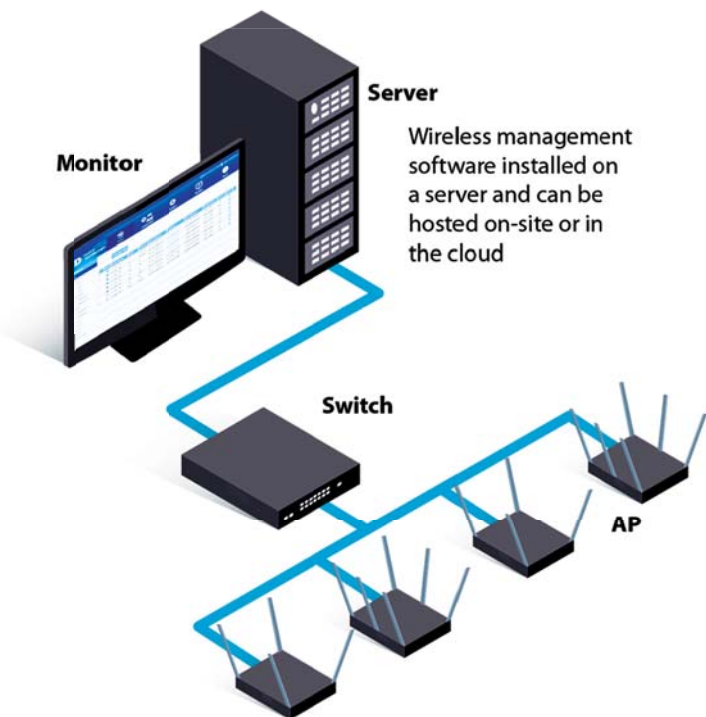

DAP-2610 Wireless AC1300 Wave 2 Dual-Band Access Point

FREE
Central Wi-Fi
Management
Software
(CWM-100)

Standalone Wireless: Software Managed Solutions

D-Link offers a wide range of robust wireless Access Points (APs) operating in both the 2.4GHz and 5GHz frequency bands, supporting the latest wireless standards including 802.11ac and 802.11n. These access points can be managed independently as standalone devices, or collectively by using Central Wi-Fi Manager (CWM-100), a free centralized controller software that can be installed on a Windows server or PC to manage up to 1000 APs.

CWM-100 Central Wi-Fi Manger

What Is It?

Central Wi-Fi Manager helps network administrators streamline their wireless access point management workflow. It is a centralized server to both remotely manage and monitor wireless access points on a network. Whether deployed on a local computer or hosted on a public cloud service, Central WiFiManager can be easily integrated into existing networks to help eliminate existing bottlenecks for wireless traffic.