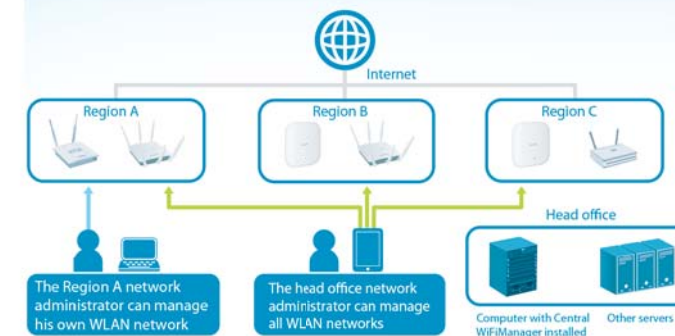

Multi-Tenancy