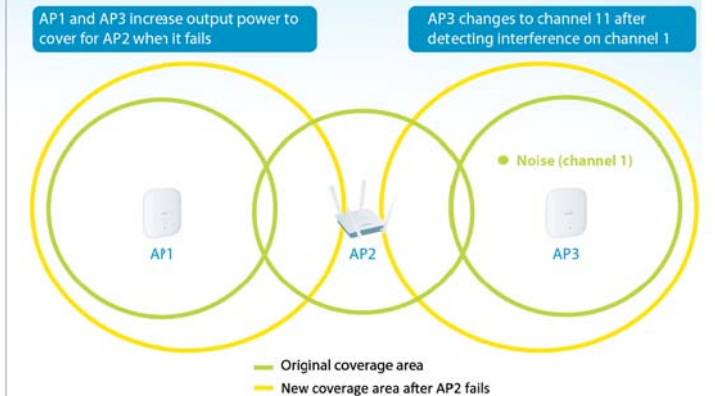

Auto RF Management