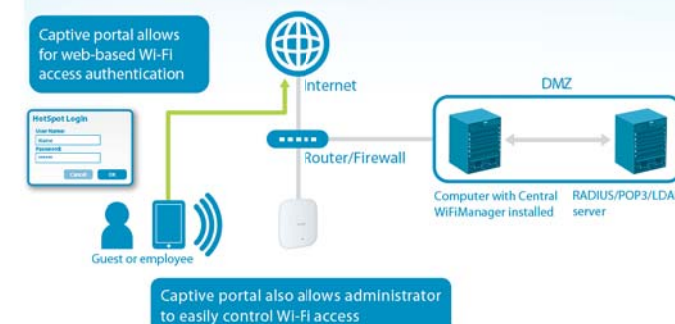

CWM-100 Central Wi-Fi Manger

What Is It?

Central Wi-Fi Manager helps network administrators streamline their wireless access point management workflow. It is a centralized server to both remotely manage and monitor wireless access points on a network. Whether deployed on a local computer or hosted on a public cloud service, Central WiFiManager can be easily integrated into existing networks to help eliminate existing bottlenecks for wireless traffic.

Access Central WiFi Manager anytime, anywhere through the Internet by using a web browser on your PC, smartphone, or tablet.

Built For Business

Enterprise-level features such as bandwidth optimization, captive portal, and RF optimization help satisfy the needs of the modern business environment.

Multi-Tenancy

Auto RF Management

Captive Portal

Remote Management from Anywhere