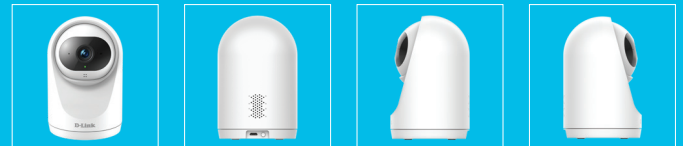

Compact Full HD Pan & Tilt Wi-Fi Camera

Sleek and Discreet Surveillance

The DCS-6501LH Full HD Pan and Tilt Wi-Fi Camera with 1080p resolution, 5 m night vision, motion and sound detection lets you store videos locally and view more areas of your room

DCS-6501LH

- Full HD 1080p resolution
- Pan and tilt functionality allows moving the lens to view a specific area
- IR night vision up to 5 m (16 ft) lets you see what's happening even in total darkness
- Enhanced sound and motion detection add new lines of defense to your home surveillance
- Built-in microphone and speaker for two-way communication
- Supports WPA3™ encryption for more protection
- microSD card¹ slot lets you backup videos and images to a flash card
- Supports cloud recording² for safe video storage and viewing
- Works with the free mydlink app
- Works with the Google Assistant and Alexa
- Physical privacy mode impressively rotates the camera's lens to cover it completely

Full HD

Full HD 1080p

Pan and Tilt

See more areas of your room

Sound & Motion Detection

Receive Rich Notifications when triggered

Day & Night

See up to 5 meters in the dark