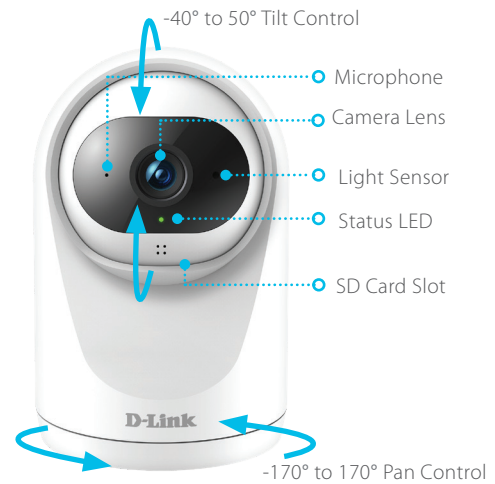

General	
Video Compression	H.264
Max. Resolution	2 Megapixel (Full HD)
Max. Frame	1080p (1920 x 1080)
Image Sensor	1/2.9" Progressive Scan CMOS sensor
Day & Night - IR LED	5 m (16 ft)
Focal Length	4.12 mm
Aperture	F2.1
Pan/Tilt	Pan range: -170° to 170° (total 340°) Tilt range: -40C to 50° (total 90°)
Angle of View	(H) 85° (V) 42° (D) 100°
Audio	Built-in microphone/speaker
Audio Codec	MPEG-2 AAC LC

Functionality	
Wireless IEEE Standard	802.11n/g (1T1R)
Wi-Fi Operation Band	2.4 GHz
Security Protocol	WPA3
Network Protocols	IPv4, Bonjour (mDNS and DNS-SD), RTSP, SRTP, RTP, HTTPS

Software	
Device Management	mydlink app (iOS and Android), mydlink Portal
Features	Motion detection, Sound detection
Recording	mydlink Cloud Recording
Notifications	Push notifications with a snapshot and quick action buttons (2 designated contact numbers and live view)
Voice Assistants	Amazon Alexa, Google Assistant

Physical	
Power Input	100 to 240 V AC, 50/60 Hz
Power Output	5 V DC 1.0 A
Max. Power Consumption	4 W ± 5%
Cable Length	1.5 m (4.9 ft)
Indoor/Outdoor	For indoor use
Operating Temperature	0 to 40 °C (32 to 104 °F)
Storage Temperature	-20 to 70 ° C (-4 to 158 °F)
Operating/Storage Humidity	Max. 90% non-condensing
Weight	190 g ± 5% (2.3 oz ± 0.2 g)
Dimensions	77 x 77 x 121 mm
Certifications	CE, FCC, IC

¹ Camera is compatible with microSD/SDHC/SDXC cards up to v3.01 with up to 256GB of capacity. Camera is not compatible with v4.x cards.

² Use of audio or video equipment for recording the image or audio of a person without their knowledge and consent is prohibited in certain states or jurisdictions. The end-user assumes all liability for compliance with applicable state, local and federal laws.