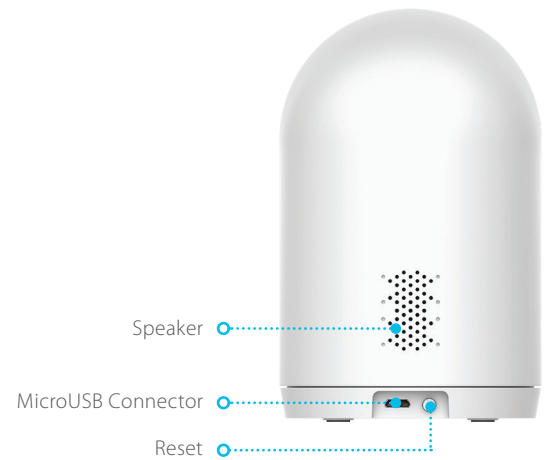

General	
Video Compression	H.264
Max. Resolution	2 Megapixel (Full HD)
Max. Frame	1080p (1920 x 1080)
Image Sensor	1/2.9" Progressive Scan CMOS sensor
Day & Night - IR LED	5 m (16 ft)
Focal Length	4.12 mm
Aperture	F2.1
Pan/Tilt	Pan range: -170° to 170° (total 340°) Tilt range: -40C to 50° (total 90°)
Angle of View	(H) 85° (V) 42° (D) 100°
Audio	Built-in microphone/speaker
Audio Codec	MPEG-2 AAC LC

Functionality	
Wireless IEEE Standard	802.11n/g (1T1R)
Wi-Fi Operation Band	2.4 GHz
Security Protocol	WPA3
Network Protocols	IPv4, Bonjour (mDNS and DNS-SD), RTSP, SRTP, RTP, HTTPS

Software	
Device Management	mydlink app (iOS and Android), mydlink Portal
Features	Motion detection, Sound detection
Recording	mydlink Cloud Recording
Notifications	Push notifications with a snapshot and quick action buttons (2 designated contact numbers and live view)
Voice Assistants	Amazon Alexa, Google Assistant

Physical	
Power Input	100 to 240 V AC, 50/60 Hz
Power Output	5 V DC 1.0 A
Max. Power Consumption	4 W ± 5%
Cable Length	1.5 m (4.9 ft)
Indoor/Outdoor	For indoor use
Operating Temperature	0 to 40 °C (32 to 104 °F)
Storage Temperature	-20 to 70 ° C (-4 to 158 °F)
Operating/Storage Humidity	Max. 90% non-condensing
Weight	190 g ± 5% (2.3 oz ± 0.2 g)
Dimensions	77 x 77 x 121 mm
Certifications	CE, FCC, IC

¹ Camera is compatible with microSD/SDHC/SDXC cards up to v3.01 with up to 256GB of capacity. Camera is not compatible with v4.x cards.

² Use of audio or video equipment for recording the image or audio of a person without their knowledge and consent is prohibited in certain states or jurisdictions. The end-user assumes all liability for compliance with applicable state, local and federal laws.