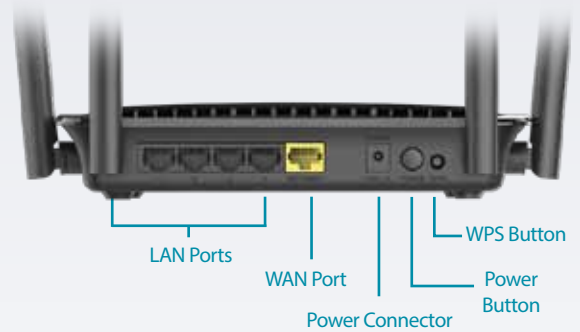

Easy to Set Up, Easy to Secure

Sharing your Internet connection doesn't have to be a complicated process - just open a web browser to access the setup wizard and follow the easy step-by-step instructions to get started. Implement WPA/WPA2 wireless security in minutes with the wireless network setup wizard, or use Wi-Fi Protected Setup (WPS), which establishes a secure connection to new devices without the need to enter settings or create passwords. In addition, the built-in firewall requires no setup, protecting you against malicious attacks from the Internet, and access control features allow you to restrict access to your network giving you greater control over network users.

Technical Specifications

General

Device Interfaces	• IEEE 802.11 ac/n/g/b/a wireless LAN • 10/100/1000 Gigabit Ethernet WAN port	• Four 10/100/1000 Gigabit Ethernet LAN ports
LEDs	• Power • Internet • WLAN	• LAN (x4) • WPS
Antenna Type	• Four external antennas	
Operating Frequency	• 2.4 GHz band: 2400 - 2483.5 MHz	• 5 GHz band: 5150 - 5725 MHz
Standards	• IEEE 802.11ac • IEEE 802.11n • IEEE 802.11g • IEEE 802.3ab	• IEEE 802.11b • IEEE 802.11a • IEEE 802.3u
Minimum Requirements	• Windows 8/7/Vista or MAC OS X 10.6 or higher • Internet Explorer 9, Firefox 20.0, Chrome 25.0, Safari 5.1, or other Java-enabled browser	• Network interface card • Cable/DSL modem or other Internet Service Provider equipment with Ethernet port

Functionality

Security	• WPA & WPA2 (Wi-Fi Protected Access)	• WPS (Wi-Fi Protected Setup)
Advanced Features	• Web setup wizard • QoS (Quality of Service) • DMZ (Demilitarized Zone)	• Firewall - Network Address Translation (NAT) • Guest zone • IPv6 ready

Physical

Dimensions	• 189.94 x 132.97 x 38.1 mm (7.47 x 5.23 x 1.5 inches)	
Weight	• 288 g	
Power Adaptor	• Input: 100 to 240 V AC, 50/60 Hz	• Output: 12 V, 1 A
Temperature	• Operating: 0 to 40 °C (32 to 104 °F)	• Storage: -20 to 65 °C (-4 to 149 °F)
Humidity	• Operating: 10% to 90% non-condensing	• Storage: 5% to 95% non-condensing
Certifications	• CE • RoHS	• FCC • D-Link Green